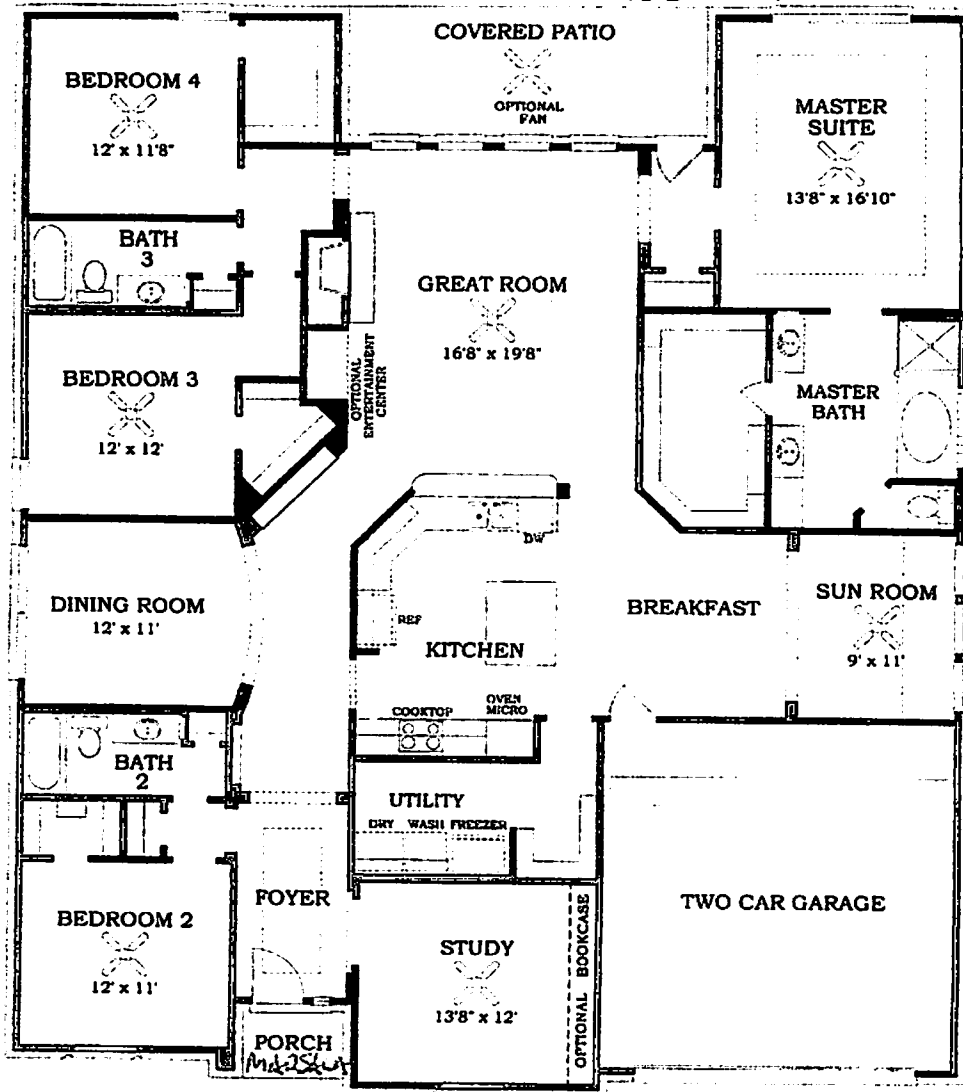

# The Tyler

Model 1710 • 2885 sq. ft.

WALL PAINT: CHINA DOLL

CABINETS: BURNT SIENNA  
 "A" CARPET: 721 ALMOND CHIP  
 EGG II GRANITE: JUPERANO VENEZIA  
 SILVER 18" TILE FRESCO CAFE TILE  
 BRONZE RDO 2" 12" TILE

### Master Bath:

- Trend Setting Ceramic Tile on Bath Floor and Shower Walls
- Air-conditioned Closet
- Moen® Monticello Chrome Plumbing Fixtures
- Moen® Decorator Series Chrome Plumbing Accessories
- Jacuzzi Tub with Therapeutic Jets
- Glass Block Window at Tub Window, *per plan*
- Dual Cultured Marble Vanities with Knee Space, *per plan*
- 1 Medicine Cabinet, location *per plan*
- Elongated Commode
- Plate Glass Mirror
- White Painted Cabinets